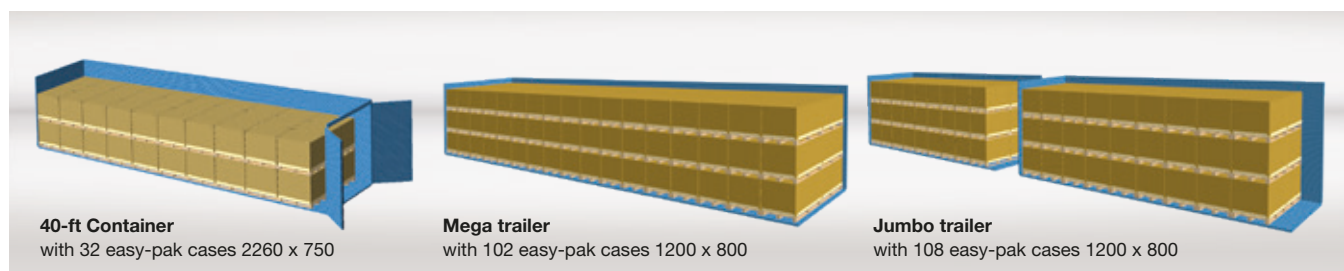

Examples use of cargo space:

Don't hesitate to contact us if you have enquiries!

Mondi Wellpappe Ansbach GmbH
Robert-Bosch-Straße 3
91522 Ansbach, Deutschland
Tel: +49 981 188-0
Fax: +49 981 188-110
Email: Info.Ansbach@mondigroup.com
www.mondigroup.com