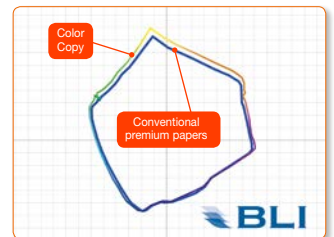

Product features:	User benefits:
Specially treated surface allows high toner adherence	Your messages, conveyed in the perfect quality, achieve a high impact
Trouble-free runnability and processing	Immaculate results with the first print-out save you time and money
Exceptional environmental profile with FSC®, EU Ecolabel, CO₂ neutral	You get the best of both worlds – unbeatable quality and environmental performance
Wide range 90 – 400 g/m²	Reduced complexity with one paper for a multitude of applications

Color Copy – Our inspiration: nature’s brilliant colours

A high visual impact, with brilliant and accurate colours, will let you grab attention with your communication materials. You can achieve this with Color Copy, providing the highest colour gamut on colour laser printing machines. Attain life-like accuracy in natural skin tones and full colour reproduction, even for challenging colours such as yellow/green.

For brilliant colours – paper that enables the highest colour gamut

The highest colour gamut is a matter of balanced and optimised paper properties. Color Copy’s special surface treatment combined with its smoothness guarantees accurate colour reproduction in the highest spectrum.